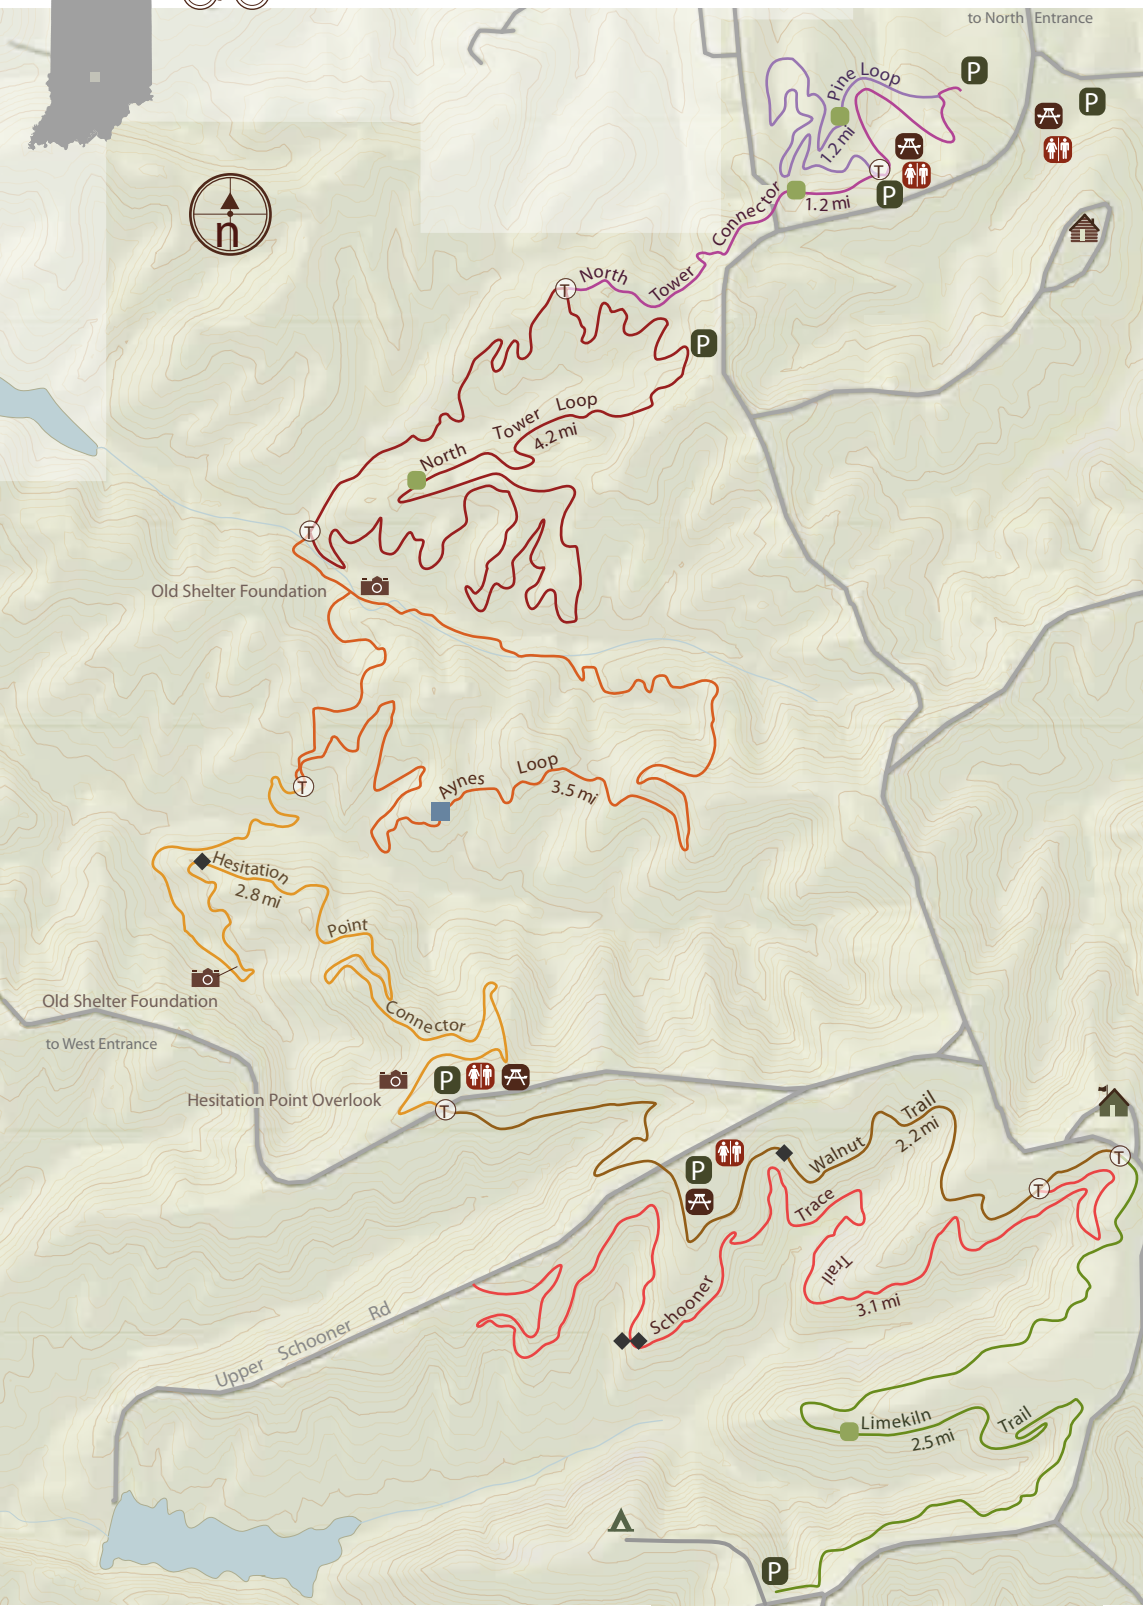

## Mountain Bike Trails in Brown County State Park

### Rules of the Trail

1. Ride on open trails only.
2. Leave no trace.
3. Control your bicycle.
4. Always yield trail.
5. Never spook animals.
6. Plan ahead.

- |                             |                                |
|-----------------------------|--------------------------------|
| Parking                     | Trail Difficulty: Beginner     |
| Picnic Area                 | Trail Difficulty: Intermediate |
| Restrooms                   | Trail Difficulty: Advanced     |
| Point of Interest           | Trail Difficulty: Expert       |
| Trail Intersection          | Campground                     |
| Abe Martin Lodge and Cabins | State Park Office              |

Maps sponsored by

[browncountymountainbiking.com](http://browncountymountainbiking.com)  
[www.getoutzine.com](http://www.getoutzine.com)